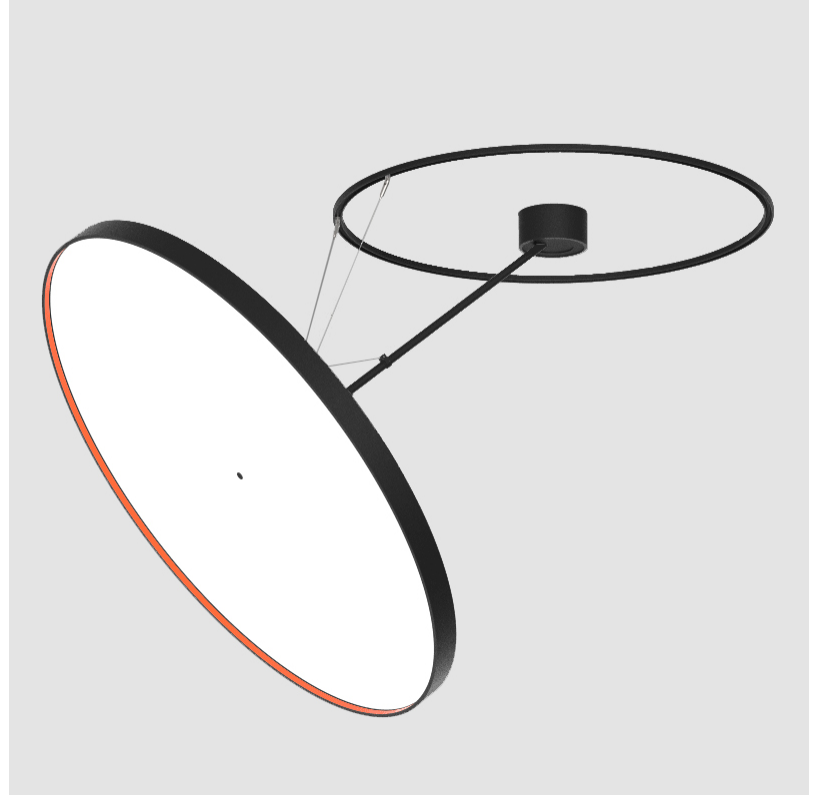

GENERAL

Series: Sign Diva Dancer
Subseries: Sign Diva Dancer Korona
Brand: Prolicht
Division: Architectural
Mounting Type: Suspension
Mounting Location: Ceiling
Subcategory: Pendant

PHYSICAL

Shape: Round
Diameter (mm): 1100
Diameter (in): 43 ⁵/₁₆
Height (mm): 870
Height (in): 34 ¹/₄
Light Distribution: Adjustable / Direct
Weight (kg): 16.1
Weight (lbs): 35.42
Diffuser: PMMA - Opal / Micro-Prism / Sparkling Secret / Vintage Industrial
Fixture Finish: SSR / BKV / CWI / CRY / HAB / LAG / UFT / ITA / RUA / RUR / MIC / FTG / MYG / TWT / LOD / PUS / FRO / FUP / KIA / POP / BLS / SPG / MEY / GOH / GUM / CHC / COM / ABZ / JAG / OBR / MOS / ROR
Fixture Material: Extruded Aluminum / Steel

ELECTRICAL

Lamp Type: LED (Zhaga Standard)
Input Wattage (W): 169.4
Total Output Wattage (W): 135
Dimming: Tri-Mode (Non-Dimming and Phase Dimming (120Vac only) and 0-10V Dimming)
Driver Included: Yes
Driver Location: Integrated
Driver Type: Constant Current - Universal
Driver Class: Class 2
Input Voltage (V): 120 - 277
Constant Current (MA): 350

LED

Color Temperature (°K): 2700 / 3000 / 4000
Max. Delivered Lumen (lm): 19520 / 19933 / 20340
CRI: >90 CRI
Lamp Life (hrs): 50000

OPTICAL

Adjustability: Rotational Canopy 170°; Tilting Canopy ±50°; Tilting Head ±90°

RATINGS AND CERTIFICATIONS

Certified By: Certified for North American Standards
IP rating: IP20