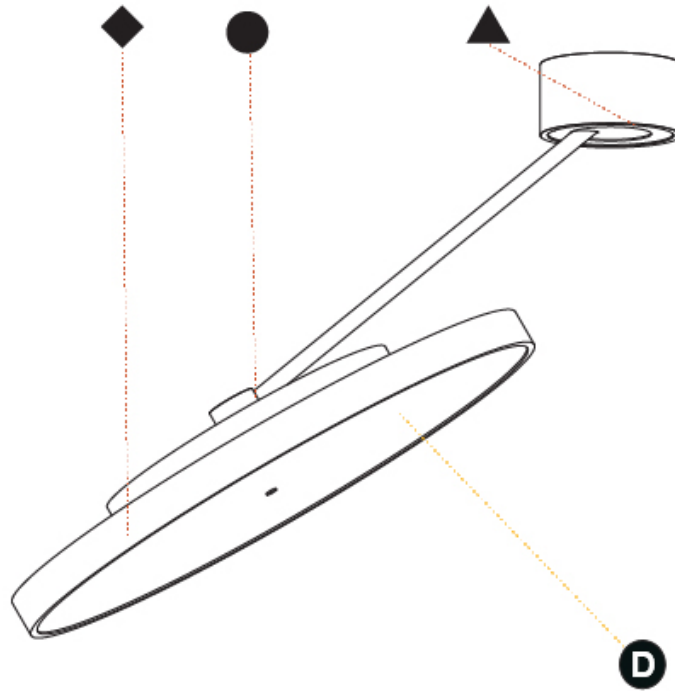

SIGN DIVA DANCER KORONA SUSPENSION

A300047-

PROJECT _____

TYPE _____

SPECIFIER _____

QUANTITY _____

DATE _____

A