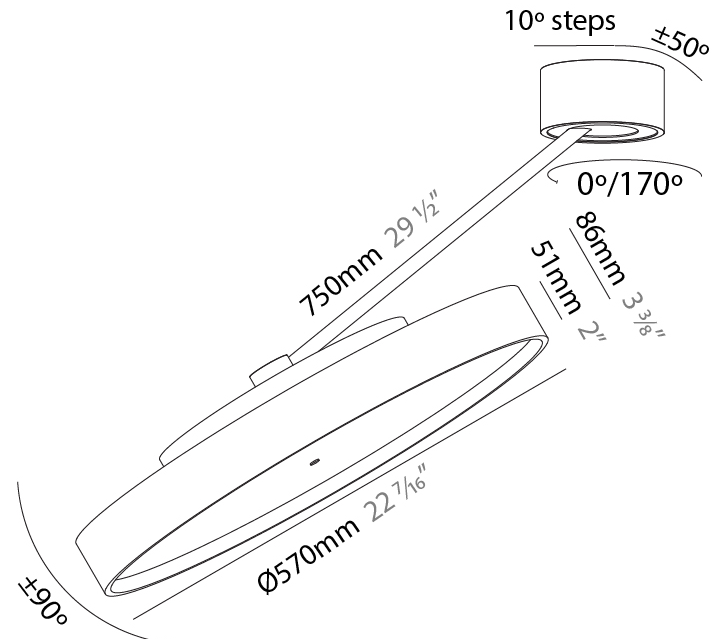

GENERAL

Series: Sign Diva Dancer
Subseries: Sign Diva Dancer Korona
Brand: Prolicht
Division: Architectural
Mounting Type: Suspension
Mounting Location: Ceiling
Subcategory: Pendant

PHYSICAL

Shape: Round
Diameter (mm): 570
Diameter (in): 22 ⁷/₁₆
Height (mm): 870
Depth (mm): 86
Height (in): 34 ¹/₄
Depth (in): 3 ³/₈
Light Distribution: Adjustable / Direct
Weight (kg): 5
Weight (lbs): 11.023
Diffuser: PMMA - Opal / Micro-Prism / Sparkling Secret / Vintage Industrial
Fixture Finish: SSR / BKV / CWI / CRY / HAB / LAG / UFT / ITA / RUA / RUR / MIC / FTG / MYG / TWT / LOD / PUS / FRO / FUP / KIA / POP / BLS / SPG / MEY / GOH / GUM / CHC / COM / ABZ / JAG / OBR / MOS / ROR
Fixture Material: Extruded Aluminum / Steel

ELECTRICAL

Lamp Type: LED (Zhaga Standard)
Input Wattage (W): 52.8
Total Output Wattage (W): 47.52
Dimming: Tri-Mode (Non-Dimming and Phase Dimming (120Vac only) and 0-10V Dimming)
Driver Included: Yes
Driver Location: Integrated
Driver Type: Constant Current - Universal
Driver Class: Class 2
Input Voltage (V): 120 - 277
Constant Current (MA): 350

LED

Color Temperature (*K): 2700 / 3000 / 3500 / 4000
Max. Delivered Lumen (lm): 5060 / 6320 / 6448 / 6580
CRI: >90 CRI
Lamp Life (hrs): 50000

OPTICAL

Adjustability: Rotational Canopy 170°; Tilting Canopy ±50°; Tilting Head ±90°

RATINGS AND CERTIFICATIONS

Certified By: Certified for North American Standards
IP rating: IP20