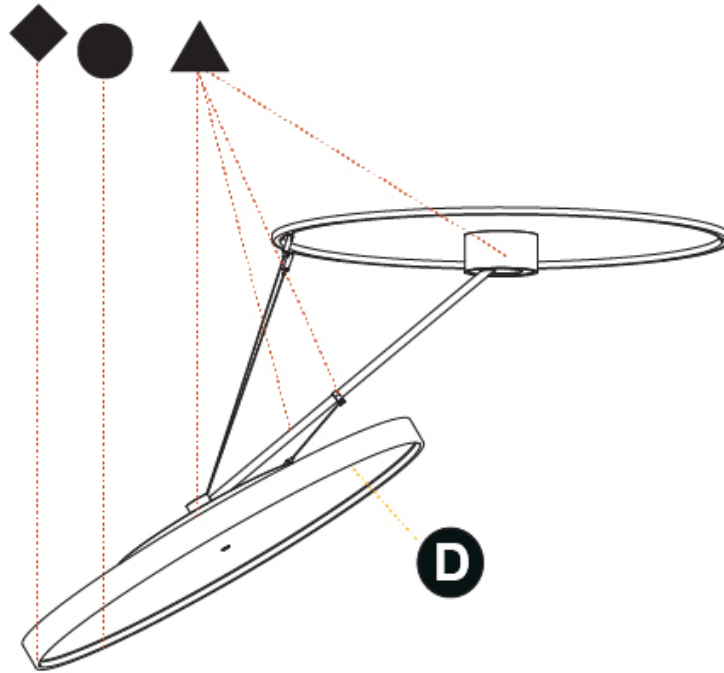

SIGN DIVA DANCER KORONA SUSPENSION

A30881-

PROJECT

TYPE

SPECIFIER

QUANTITY

DATE

A