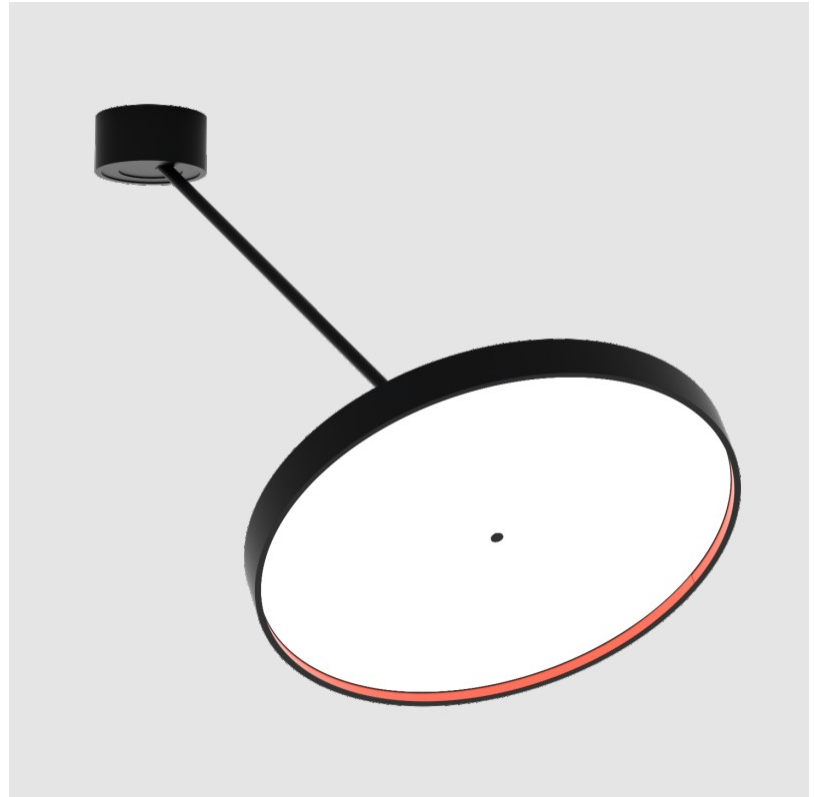

GENERAL

Series: Sign Diva Dancer
Subseries: Sign Diva Dancer Korona
Brand: Prolicht
Division: Architectural
Mounting Type: Suspension
Mounting Location: Ceiling
Subcategory: Pendant

PHYSICAL

Shape: Round
Diameter (mm): 570
Diameter (in): 22 ⁷/₁₆
Height (mm): 870
Depth (mm): 86
Height (in): 34 ¹/₄
Depth (in): 3 ³/₈
Light Distribution: Adjustable / Direct
Weight (kg): 5
Weight (lbs): 11.023
Diffuser: PMMA - Opal / Micro-Prism / Sparkling Secret / Vintage Industrial
Fixture Finish: SSR / BKV / CWI / CRY / HAB / LAG / UFT / ITA / RUA / RUR / MIC / FTG / MYG / TWT / LOD / PUS / FRO / FUP / KIA / POP / BLS / SPG / MEY / GOH / GUM / CHC / COM / ABZ / JAG / OBR / MOS / ROR
Fixture Material: Extruded Aluminum / Steel

ELECTRICAL

Lamp Type: LED (Zhaga Standard)
Input Wattage (W): 52.8
Total Output Wattage (W): 47.52
Dimming: Tri-Mode (Non-Dimming and Phase Dimming (120Vac only) and 0-10V Dimming)
Driver Included: Yes
Driver Location: Integrated
Driver Type: Constant Current - Universal
Driver Class: Class 2
Input Voltage (V): 120 - 277
Constant Current (MA): 350

LED

Color Temperature (*K): 2700 / 3000 / 3500 / 4000
Max. Delivered Lumen (lm): 5060 / 6320 / 6448 / 6580
CRI: >90 CRI
Lamp Life (hrs): 50000

OPTICAL

Adjustability: Rotational Canopy 170°; Tilting Canopy ±50°; Tilting Head ±90°

RATINGS AND CERTIFICATIONS

Certified By: Certified for North American Standards
IP rating: IP20