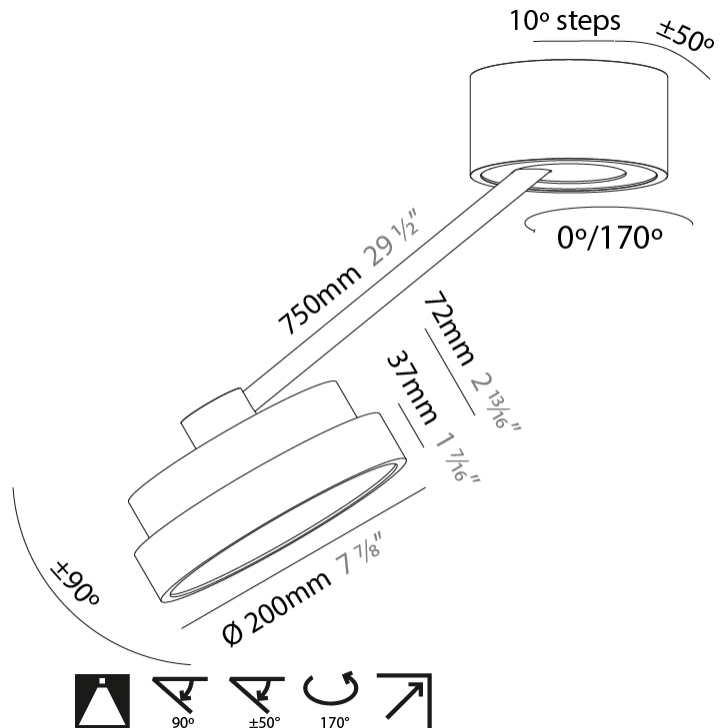

GENERAL

Series: Sign Diva Dancer
Subseries: Sign Diva Dancer Korona
Brand: Prolicht
Division: Architectural
Mounting Type: Suspension
Mounting Location: Ceiling
Subcategory: Pendant

PHYSICAL

Shape: Round
Diameter (mm): 200
Diameter (in): 7 7/8
Height (mm): 870
Depth (mm): 86
Height (in): 34 1/4
Depth (in): 3 3/8
Light Distribution: Adjustable / Direct
Weight (kg): 2.09
Weight (lbs): 4.607

Diffuser: PMMA - Opal / Micro-Prism / Sparkling Secret / Vintage Industrial

Fixture Finish: SSR / BKV / CWI / CRY / HAB / LAG / UFT / ITA / RUA / RUR / MIC / FTG / MYG / TWT / LOD / PUS / FRO / FUP / KIA / POP / BLS / SPG / MEY / GOH / GUM / CHC / COM / ABZ / JAG / OBR / MOS / ROR

Fixture Material: Extruded Aluminum / Steel

ELECTRICAL

Lamp Type: LED (Zhaga Standard)
Input Wattage (W): 11
Total Output Wattage (W): 10
Dimming: Tri-Mode (Non-Dimming and Phase Dimming (120Vac only) and 0-10V Dimming)
Driver Included: Yes
Driver Location: Integrated
Driver Type: Constant Current - Universal
Driver Class: Class 2
Input Voltage (V): 120 - 277
Constant Current (MA): 350

LED

Color Temperature (*K): 2700 / 3000 / 3500 / 4000
Max. Delivered Lumen (lm): 860 / 1080 / 1088 / 1110
CRI: >90 CRI
Lamp Life (hrs): 50000

OPTICAL

Adjustability: Rotational Canopy 170°; Tilting Canopy ±50°; Tilting Head ±90°

RATINGS AND CERTIFICATIONS

Certified By: Certified for North American Standards
IP rating: IP20