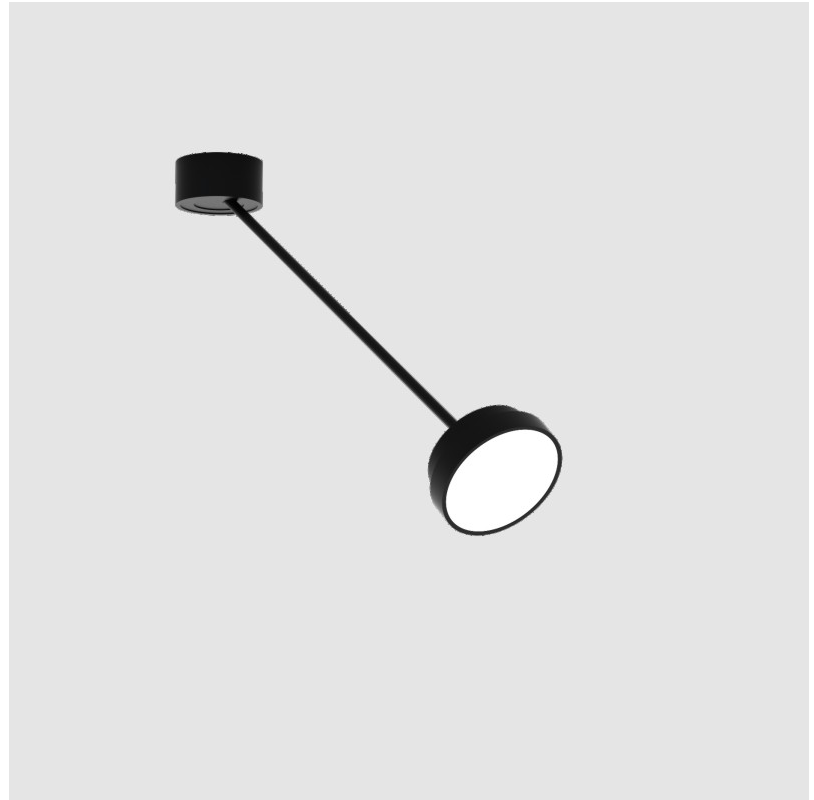

GENERAL

Series: Sign Diva Dancer
Subseries: Sign Diva Dancer Korona
Brand: Prolicht
Division: Architectural
Mounting Type: Suspension
Mounting Location: Ceiling
Subcategory: Pendant

PHYSICAL

Shape: Round
Diameter (mm): 200
Diameter (in): 7 7/8
Height (mm): 870
Depth (mm): 86
Height (in): 34 1/4
Depth (in): 3 3/8
Light Distribution: Adjustable / Direct
Weight (kg): 2.09
Weight (lbs): 4.607

Diffuser: PMMA - Opal / Micro-Prism / Sparkling Secret / Vintage Industrial

Fixture Finish: SSR / BKV / CWI / CRY / HAB / LAG / UFT / ITA / RUA / RUR / MIC / FTG / MYG / TWT / LOD / PUS / FRO / FUP / KIA / POP / BLS / SPG / MEY / GOH / GUM / CHC / COM / ABZ / JAG / OBR / MOS / ROR

Fixture Material: Extruded Aluminum / Steel

ELECTRICAL

Lamp Type: LED (Zhaga Standard)
Input Wattage (W): 11
Total Output Wattage (W): 10
Dimming: Tri-Mode (Non-Dimming and Phase Dimming (120Vac only) and 0-10V Dimming)
Driver Included: Yes
Driver Location: Integrated
Driver Type: Constant Current - Universal
Driver Class: Class 2
Input Voltage (V): 120 - 277
Constant Current (MA): 350

LED

Color Temperature (*K): 2700 / 3000 / 3500 / 4000
Max. Delivered Lumen (lm): 860 / 1080 / 1088 / 1110
CRI: >90 CRI
Lamp Life (hrs): 50000

OPTICAL

Adjustability: Rotational Canopy 170°; Tilting Canopy ±50°; Tilting Head ±90°

RATINGS AND CERTIFICATIONS

Certified By: Certified for North American Standards
IP rating: IP20