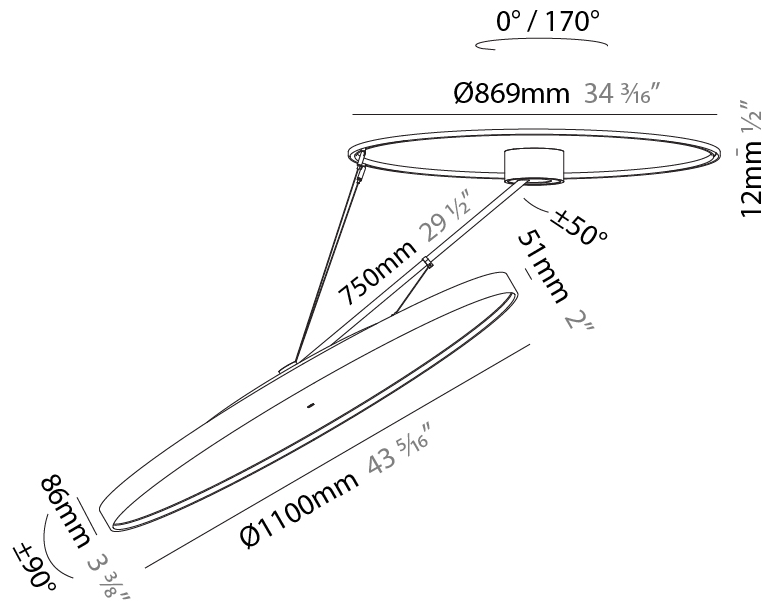

GENERAL

Series: Sign Diva Dancer
Subseries: Sign Diva Dancer Korona
Brand: Prolicht
Division: Architectural
Mounting Type: Suspension
Mounting Location: Ceiling
Subcategory: Pendant

PHYSICAL

Shape: Round
Diameter (mm): 1100
Diameter (in): 43 ⁵/₁₆
Height (mm): 870
Height (in): 34 ¹/₄
Light Distribution: Adjustable / Direct
Weight (kg): 16.1
Weight (lbs): 35.42
Diffuser: PMMA - Opal / Micro-Prism / Sparkling Secret / Vintage Industrial
Fixture Finish: SSR / BKV / CWI / CRY / HAB / LAG / UFT / ITA / RUA / RUR / MIC / FTG / MYG / TWT / LOD / PUS / FRO / FUP / KIA / POP / BLS / SPG / MEY / GOH / GUM / CHC / COM / ABZ / JAG / OBR / MOS / ROR
Fixture Material: Extruded Aluminum / Steel

ELECTRICAL

Lamp Type: LED (Zhaga Standard)
Input Wattage (W): 169.4
Total Output Wattage (W): 135
Dimming: Tri-Mode (Non-Dimming and Phase Dimming (120Vac only) and 0-10V Dimming)
Driver Included: Yes
Driver Location: Integrated
Driver Type: Constant Current - Universal
Driver Class: Class 2
Input Voltage (V): 120 - 277
Constant Current (MA): 350

LED

Color Temperature (°K): 2700 / 3000 / 4000
Max. Delivered Lumen (lm): 19520 / 19933 / 20340
CRI: >90 CRI
Lamp Life (hrs): 50000

OPTICAL

Adjustability: Rotational Canopy 170°; Tilting Canopy ±50°; Tilting Head ±90°

RATINGS AND CERTIFICATIONS

Certified By: Certified for North American Standards
IP rating: IP20