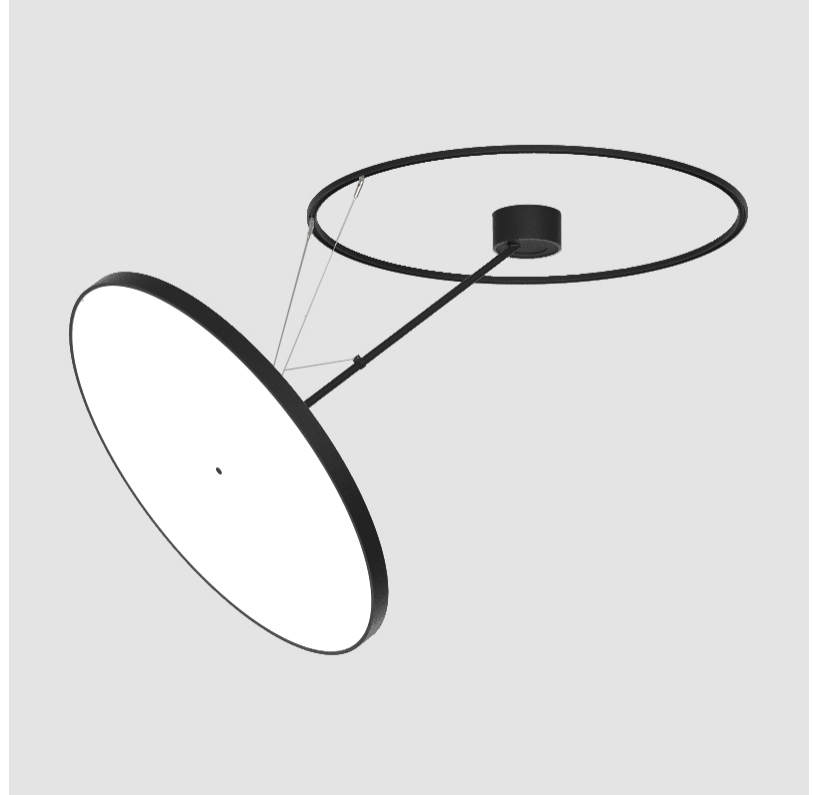

GENERAL

Series: Sign Diva Dancer
Subseries: Sign Diva Dancer
Brand: Prolicht
Division: Architectural
Mounting Type: Suspension
Mounting Location: Ceiling
Subcategory: Pendant

PHYSICAL

Shape: Round
Diameter (mm): 850
Diameter (in): 33 7/16
Height (mm): 870
Height (in): 34 1/4
Light Distribution: Adjustable / Direct
Weight (kg): 9.8
Weight (lbs): 21.56
Diffuser: PMMA - Opal / Micro-Prism / Sparkling Secret / Vintage Industrial
Fixture Finish: SSR / BKV / CWI / CRY / HAB / LAG / UFT / ITA / RUA / RUR / MIC / FTG / MYG / TWT / LOD / PUS / FRO / FUP / KIA / POP / BLS / SPG / MEY / GOH / GUM / CHC / COM / ABZ / JAG / OBR / MOS / ROR
Fixture Material: Extruded Aluminum / Steel

ELECTRICAL

Lamp Type: LED (Zhaga Standard)
Input Wattage (W): 96.8
Total Output Wattage (W): 76.8
Dimming: Tri-Mode (Non-Dimming and Phase Dimming (120Vac only) and 0-10V Dimming)
Driver Included: Yes
Driver Location: Integrated
Driver Type: Constant Current - Universal
Driver Class: Class 2
Input Voltage (V): 120 - 277
Constant Current (MA): 600

LED

Color Temperature (°K): 3000 / 3500 / 4000
Max. Delivered Lumen (lm): 11160 / 11388 / 11620
CRI: >90 CRI
Lamp Life (hrs): 50000

OPTICAL

Adjustability: Rotational Canopy 170°; Tilting Canopy ±50°; Tilting Head ±90°

RATINGS AND CERTIFICATIONS

Certified By: Certified for North American Standards
IP rating: IP20