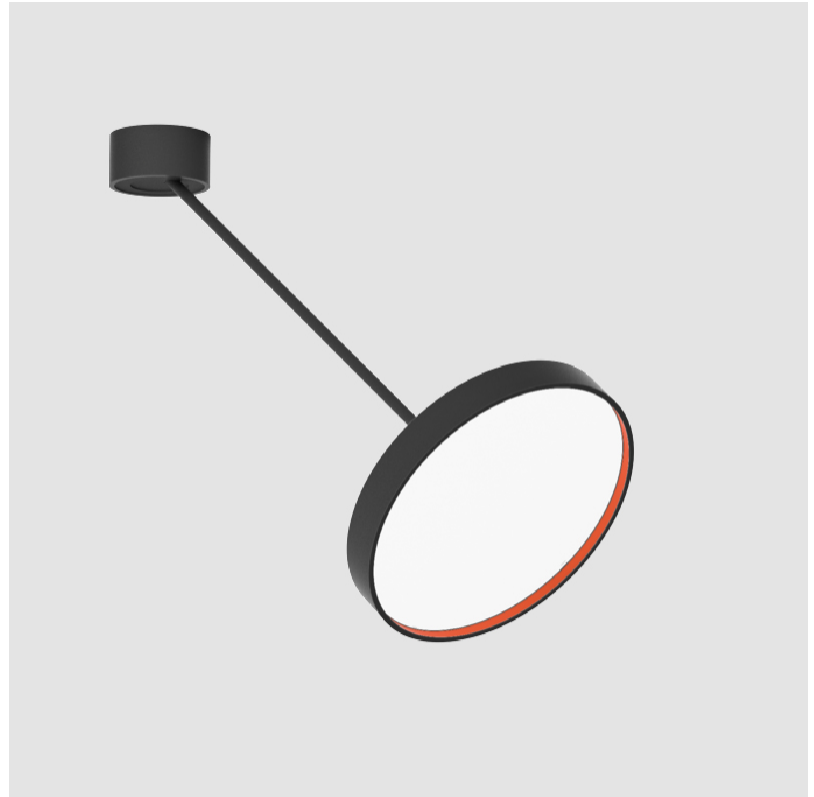

GENERAL

Series: Sign Diva Dancer
Subseries: Sign Diva Dancer Korona
Brand: Prolicht
Division: Architectural
Mounting Type: Suspension
Mounting Location: Ceiling
Subcategory: Pendant

PHYSICAL

Shape: Round
Diameter (mm): 400
Diameter (in): 15 3/4
Height (mm): 870
Depth (mm): 86
Height (in): 34 1/4
Depth (in): 3 3/8
Light Distribution: Adjustable / Direct
Weight (kg): 3.5
Weight (lbs): 7.716
Diffuser: PMMA - Opal / Micro-Prism / Sparkling Secret / Vintage Industrial
Fixture Finish: SSR / BKV / CWI / CRY / HAB / LAG / UFT / ITA / RUA / RUR / MIC / FTG / MYG / TWT / LOD / PUS / FRO / FUP / KIA / POP / BLS / SPG / MEY / GOH / GUM / CHC / COM / ABZ / JAG / OBR / MOS / ROR
Fixture Material: Extruded Aluminum / Steel

ELECTRICAL

Lamp Type: LED (Zhaga Standard)
Input Wattage (W): 17.9
Total Output Wattage (W): 16
Dimming: Tri-Mode (Non-Dimming and Phase Dimming (120Vac only) and 0-10V Dimming)
Driver Included: Yes
Driver Location: Integrated
Driver Type: Constant Current - Universal
Driver Class: Class 2
Input Voltage (V): 120 - 277
Constant Current (MA): 500

LED

Color Temperature (*K): 2700 / 3000 / 3500 / 4000
Max. Delivered Lumen (lm): 1870 / 2340 / 2372 / 2420
CRI: >90 CRI
Lamp Life (hrs): 50000

OPTICAL

Adjustability: Rotational Canopy 170°; Tilting Canopy ±50°; Tilting Head ±90°

RATINGS AND CERTIFICATIONS

Certified By: Certified for North American Standards
IP rating: IP20