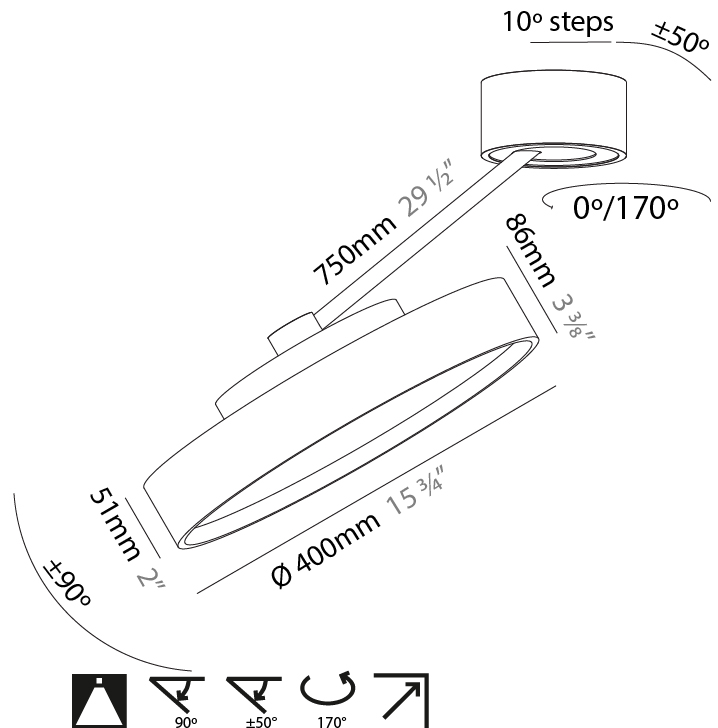

GENERAL

Series: Sign Diva Dancer
Subseries: Sign Diva Dancer Korona
Brand: Prolicht
Division: Architectural
Mounting Type: Suspension
Mounting Location: Ceiling
Subcategory: Pendant

PHYSICAL

Shape: Round
Diameter (mm): 400
Diameter (in): 15 3/4
Height (mm): 870
Depth (mm): 86
Height (in): 34 1/4
Depth (in): 3 3/8
Light Distribution: Adjustable / Direct
Weight (kg): 3.5
Weight (lbs): 7.716
Diffuser: PMMA - Opal / Micro-Prism / Sparkling Secret / Vintage Industrial
Fixture Finish: SSR / BKV / CWI / CRY / HAB / LAG / UFT / ITA / RUA / RUR / MIC / FTG / MYG / TWT / LOD / PUS / FRO / FUP / KIA / POP / BLS / SPG / MEY / GOH / GUM / CHC / COM / ABZ / JAG / OBR / MOS / ROR
Fixture Material: Extruded Aluminum / Steel

ELECTRICAL

Lamp Type: LED (Zhaga Standard)
Input Wattage (W): 17.9
Total Output Wattage (W): 16
Dimming: Tri-Mode (Non-Dimming and Phase Dimming (120Vac only) and 0-10V Dimming)
Driver Included: Yes
Driver Location: Integrated
Driver Type: Constant Current - Universal
Driver Class: Class 2
Input Voltage (V): 120 - 277
Constant Current (MA): 500

LED

Color Temperature (*K): 2700 / 3000 / 3500 / 4000
Max. Delivered Lumen (lm): 1870 / 2340 / 2372 / 2420
CRI: >90 CRI
Lamp Life (hrs): 50000

OPTICAL

Adjustability: Rotational Canopy 170°; Tilting Canopy ±50°; Tilting Head ±90°

RATINGS AND CERTIFICATIONS

Certified By: Certified for North American Standards
IP rating: IP20